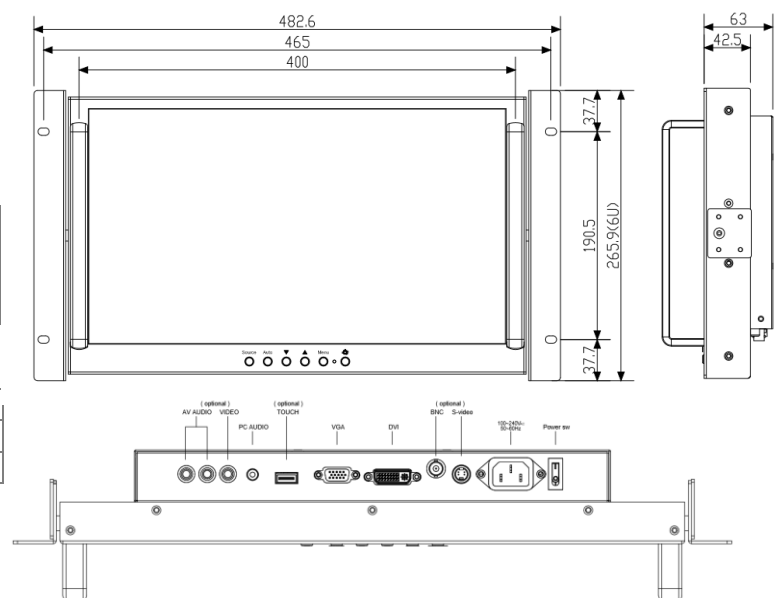

Input Signals:

DVI-D	DVI-D 24Pin Connector (Female)
VGA	D-SUB 15Pin Connector (Female)
Audio	3.5" Jack
Power Input	Standard IEC Inlet
Touch-USB (option)	USB A Type connector
Touch-RS232 (option)	D-SUB 9P connector (Female)

Power Specifications :

AC Power Input	Standard IEC Type Power Cord with Internal Power adapter, 100-240V AC Input
Wide Range DC Power Input (option)	Screw Type Terminal Block with internal wide Range DC 9-36V power module

User Controls Interface:

Power ON / OFF via Front Button
Power Mode Status LED indicator
OSD (On Screen Display) Buttons

Mechanical and Environment:

Height	6U
IP Protect	N/A
Mounting	VESA Mount and Rack Mount
Construction	Metal Housing
Operating Temperature	0 - 50 deg. C
Operating Humidity	5% - 95% (non -condensing)
Anti-Vibration	5 - 500 Hz / 1 Grms PTP
Anti-Shock	15G / Peak (11 ms)
Physical Dimension (WxHxD)	482 x 266 x 63 (mm)
Packing Dimension (WxHxD)	620 x 400 x 210 (mm)
Net Weight / Gross Weight	7 / 9 (KGs)
Certification and Approvals	CE / FCC / RoHS

CE FCC RoHS COMPLIANT

Display present on different resolution

Resolution 1920 x 1200

Resolution 1920 x 1080

Resolution 1600 x 1200